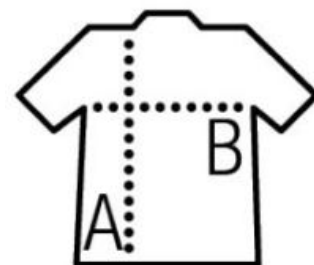

25.0210 | SOL'S
Anfield
Training Signal Shirt

Material: 80g/m², 100% breathable polyester mesh

Description: Round neckline edged tone-in-tone, neon colors for good visibility during nighttime training, 40° washable, not suitable for tumble drying

Sizes: XS - M - XL

Tariff number: 61099020 | Country of origin: China

100 5

Available colors:

bright green lemon orange red royal blue

Size chart:

Size	XS	M	XL
------	----	---	----

60/48