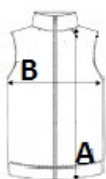

SIZE SPECIFICATION (CM)

	XS	S	M	L	XL	2XL	3XL	4XL
Pcs./	16	16	16	16	16	16	16	16
Body Length (A)	70	72	74	76	78	80	82	84
Chest Width (B)	49	52	55	58	61	64	67	70