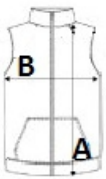

COLORS:

☐ Black	☐ Dark Grey	☐ Light Royal Blue	☐ Mossy Green	☐ Navy	☐ Red
☐ White