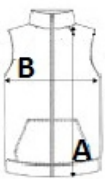

KA6172 MEN'S QUILTED BODYWARMER **New**

KARIBAN

MAIN FEATURES

- 60 g/m²
- 100% polyester mat 290T
- 100% polyester inner padding
- Straight fit
- Folds up into storage bag
- 2 zipped side pockets with nylon zip and tone-on-tone zip puller
- 2 inner storage pockets
- Tone-on-tone nylon front zip fastening with zip puller
- Horizontal padding for body and sides
- Larger customisation area on chest and back
- Elasticated bias finish on the armholes and hem
- Hanging loop inside neck
- Detachable brand label

Country Of Origin:

Bangladesh

SIZE SPECIFICATION (CM)

	S	M	L	XL	2XL	3XL	4XL
Pcs./	15	15	15	15	15	15	15
Body Length (A)	53	56	59	62	65	68	71
Chest Width (B)	67	69	71	73	75	77	79

**COLORS:**

- Black
- Dark Grey
- Navy