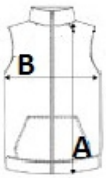

KA6173 LADIES' QUILTED BODYWARMER **New****KARIBAN****MAIN FEATURES**

- 60 g/m²
- 100% polyester mat 290T
- 100% polyester inner padding.
- Straight fit
- Folds up into storage bag
- 2 zipped side pockets with nylon zip and tone-on-tone zip puller
- 2 inner storage pockets
- Tone-on-tone nylon front zip fastening with zip puller
- Horizontal padding for body and sides
- Larger customisation area on chest and back
- Elasticated bias finish on the armholes and hem
- Hanging loop inside neck
- Detachable brand label

Country Of Origin:

Bangladesh

SIZE SPECIFICATION (CM)

	XS	S	M	L	XL	2XL
Pcs./	15	15	15	15	15	15
Body Length (A)	45	48	51	54	57	60
Chest Width (B)	61	63	65	67	69	71

**COLORS:**

Black
 Dark Grey
 Navy