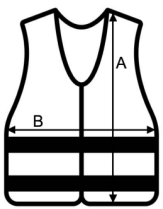

Instructions for use in the 24 official EU languages

Equipped with EAN barcode

Individually packed in polybag

Country Of Origin:

China

SIZE SPECIFICATION (CM)

	S	M	L	XL	2XL	3XL	4XL	5XL	6XL	7XL
Pcs./	100	100	100	100	100	100	100	100	100	100
Height (A)	56	60	64	67	69	71	73	75	77	80
Width (B)	050	052	056	060	065	070	074	078	084	090