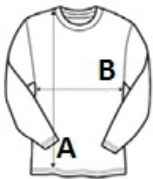

SIZE SPECIFICATION (CM)

	XS	S	M	L	XL	2XL	3XL	4XL
Pcs./	50	50	50	50	50	50	50	50
Body Length (A)	68	70	72	74	76	78	80	84
Chest Width (B)	47	50	53	56	59	62	65	68