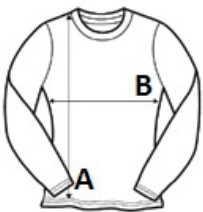

SIZE SPECIFICATION (CM)

	S	M	L	XL	2XL
Pcs./	50	50	50	50	50
Body Length (A)	61	63	65	67	69
Chest Width (B)	41	44	47	50	53