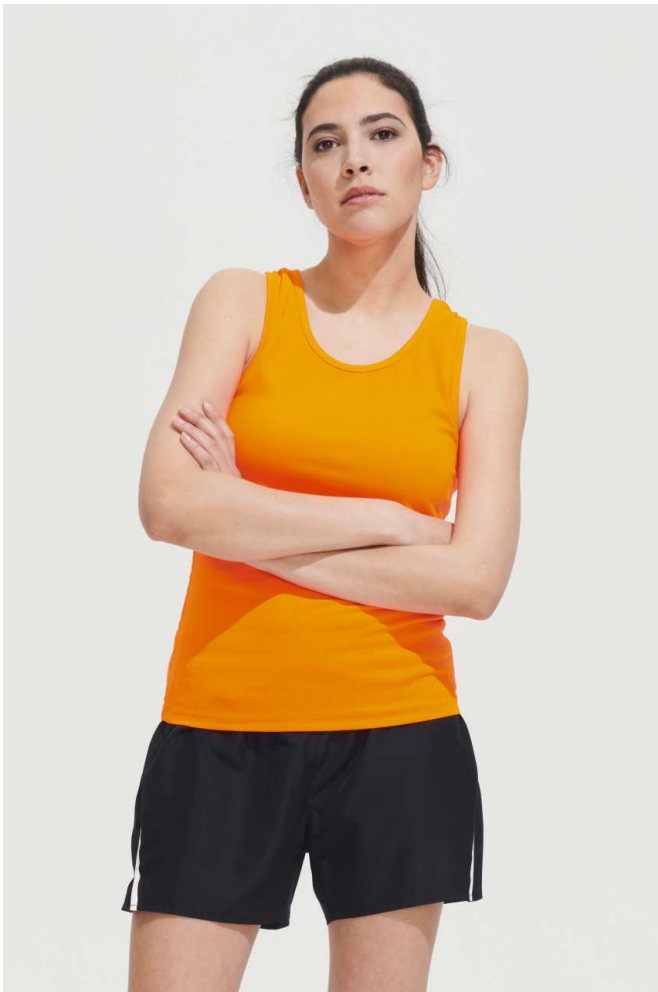

SO02117 SOL'S SPORTY TT WOMEN - SPORTS TANK TOP

SOL'S
the fair spirit

MAIN FEATURES140 g/m²**Quality**

100% breathable polyester

Style

Cut and sewn

Close-fitting cut

Racerback

Binding at collar and armholes

Suggested Decoration:

Embroidery, Flex, Heat transfer, Screen printing, Sublimation

Country Of Origin:

Bangladesh

amfori BSCI

**SIZE SPECIFICATION (CM)**

	XS	S	M	L	XL	2XL	
Pcs./	50	50	50	50	50	50	
Body Length (A)	61	63	65	67	69	71	
Chest Width (B)	35	38	41	44	47	50	

COLORS:

Apple Green	Aqua	Black	French Navy	Neon Green	Neon Orange
Neon Pink 2	Neon Yellow	Red	Royal Blue	White	