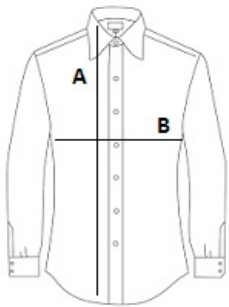

SO17000 SOL'S BRIGHTON - LONG SLEEVE STRETCH MEN'S SHIRT

SOL'S
the fair spirit

MAIN FEATURES140 g/m²**Quality**

97% cotton - 3% elastane

Style

Fitted cut

Long sleeves

Single button collar

Cuffs with 2 buttons and bound slit

7 tone-on-tone button placket

Suggested Decoration:

Digital printing (DTF), Embroidery, Flex, Heat transfer, Screen printing

Country Of Origin:

Bangladesh

**SIZE SPECIFICATION (CM)**

	S	M	L	XL	2XL	3XL	4XL
Pcs./	20	20	20	20	20	20	20
Body Length (A)	76	78	80	82	84	86	88
Chest Width (B)	54	57	60	63	66	69	72
Neckline length	37-38	39-40	41-42	43-44	45-46	47-48	49-50

**COLORS:**

Cardinal Red
 Black
 Bright Sky
 Dark Blue
 White