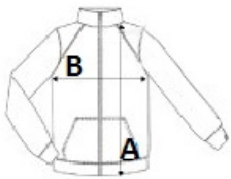

COLORS:

Black
 French Navy
 Grey Melange
 Pepper Red
 Royal Blue
 White