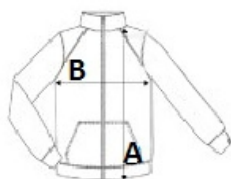

COLORS:

Black
 French Navy
 Grey Melange
 Pepper Red
 Royal Blue
 White