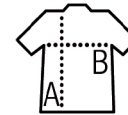

### Style

CLASSIC & ELEGANT

Short sleeves  
 Contrasting stripes on collar and cuffs  
 Tone on tone 3 button placket  
 Fitted cut  
 Cut and sewn  
 Side slits  
 Spare button on the inside seam

Sizes	S	M	L	XL	XXL	3XL
A/B	70/49	72/52	74/55	76/58	79/61	82/64