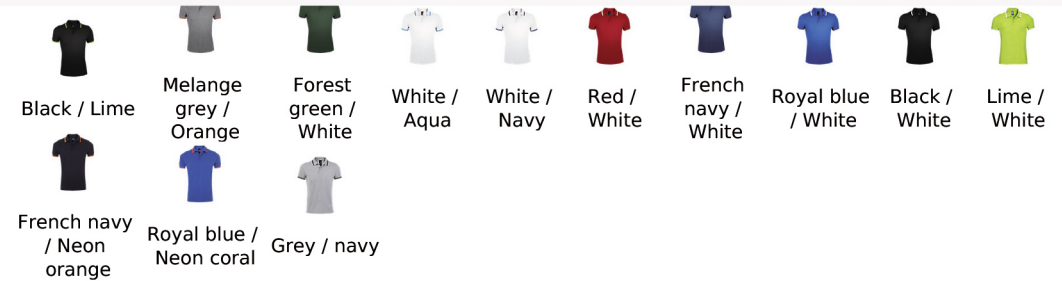

SOL'S PASADENA MEN

MEN'S POLO SHIRT

Quality

PIQUÉ 200
100% Ringspun cotton
Rib 1x1 collar and cuffs
Reinforcing tape on neck

Style

CLASSIC & ELEGANT

Short sleeves
Contrasting stripes on collar and cuffs
Tone on tone 3 button placket
Fitted cut
Cut and sewn
Side slits
Spare button on the inside seam

Sizes	S	M	L	XL	XXL	3XL
A/B	70/49	72/52	74/55	76/58	79/61	82/64

PACKING

5

50

Carton size
weight :

60 x 39 x 30 cm
12 kg

FEATURES